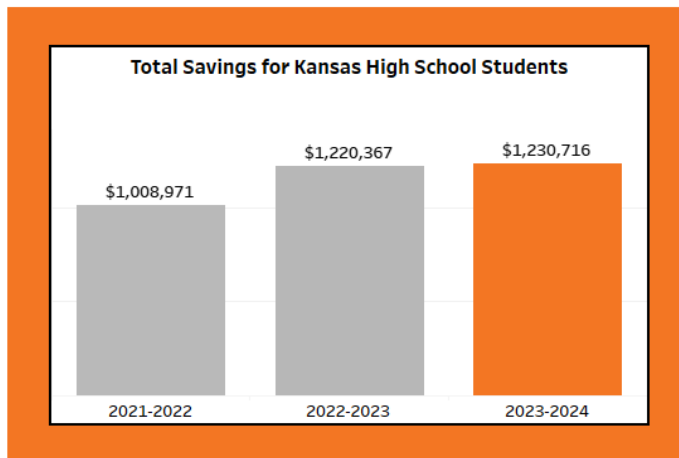

BY THE NUMBERS

Office of Institutional Effectiveness

Supporting Workforce Readiness for Kansas High School Students

Cowley College provides opportunities to Kansas students through participation in *Excel in CTE*, a plan begun in 2012 to better prepare high school students for college and careers.

Kansas high school students who enroll in career and technical education at Cowley College pay $0 for tuition, general fees, and online fees. Total savings to high school students across the state for 2022-2023 for tuition costs was $1.2 million, a +21% increase when compared to the previous academic year.

For information about opportunities for high school students, visit [Get in Touch](#) or email admissions@cowley.edu.

Kansas High School Student Participation in Excel in CTE