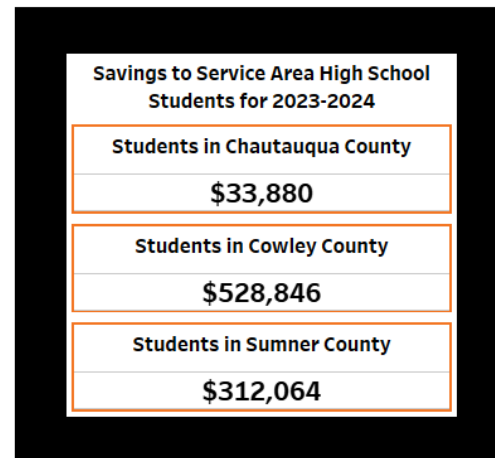

BY THE NUMBERS

Office of Institutional Effectiveness

Supporting Workforce Readiness for Kansas High School Students

Cowley College provides opportunities to Kansas students through participation in *Excel in CTE*, a plan begun in 2012 to better prepare high school students for college and careers.

Kansas high school students who enroll in career and technical education at Cowley College pay $0 for tuition, general fees, and online fees. Total savings to high school students across the state for 2022-2023 for tuition costs was $1.2 million, a +21% increase when compared to the previous academic year.

For information about opportunities for high school students, visit [Get in Touch](#) or email admissions@cowley.edu.

Kansas High School Student Participation in Excel in CTE