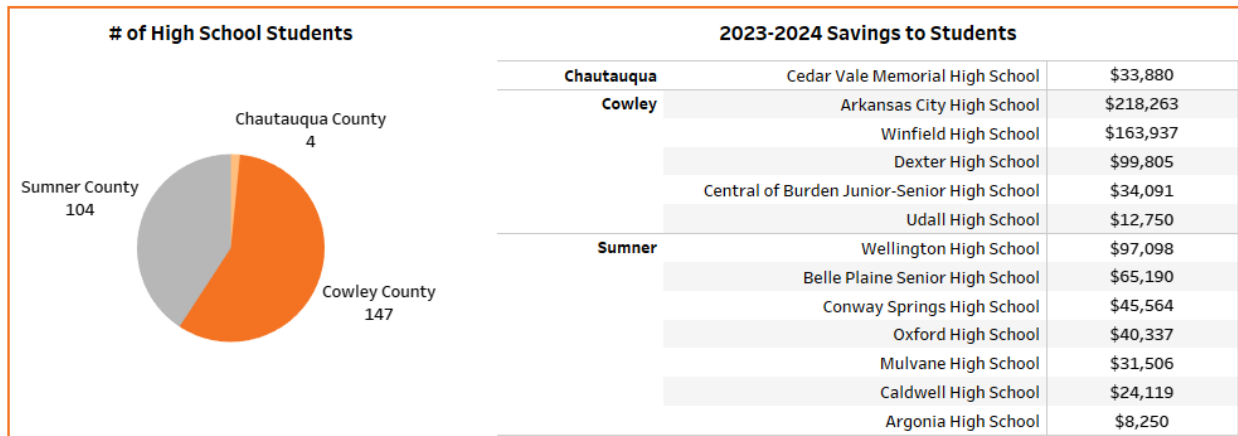

Facts about Service Area, Public High School Student Enrollment for 2022-2023

Join the Tiger Ambush! Working to use information to create quality for employees and students. For more details, visit the Office of Institutional Effectiveness webpage to read the corresponding, expanded report.