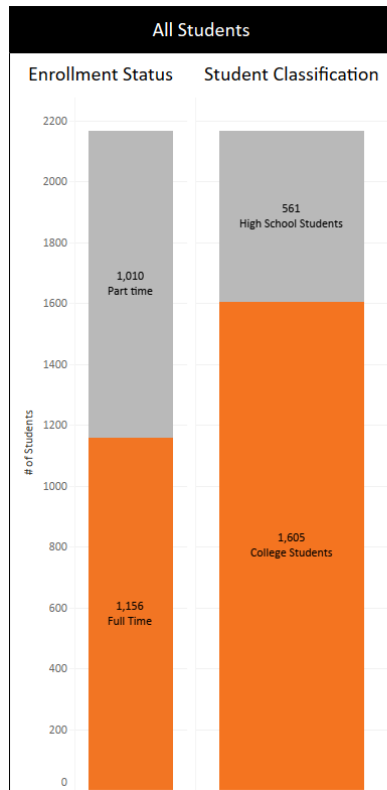

BY THE NUMBERS

Office of Institutional Effectiveness

Cowley College Welcomes the 2023 Fall Student Body!

Cowley College reports information about the students enrolled on the census or “20th day” to the State of Kansas and IPEDS every fall. 2,166 students were actively attending classes on the 2023 fall census day with 125 of those students arriving on campus from an international location.

A quick look at a map of the United States shows the highest concentration of students originating from the State of Kansas (1,745) with the second highest number of students from the State of Oklahoma (172).

2023 Fall Census Day Summary Information

97% of the college students enrolled on the 2023 fall census day plan to complete the requirements for a degree or certificate while at Cowley College with 71% selecting a transfer pathway and 29% selecting a career and technical education program.