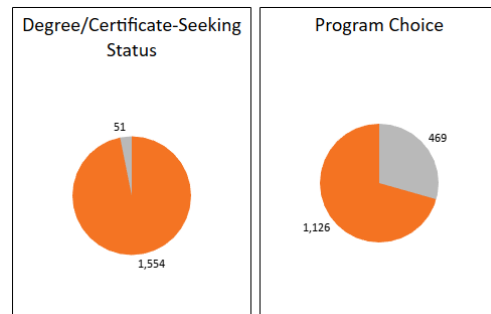

97% of the college students enrolled on the 2023 fall census day plan to complete the requirements for a degree or certificate while at Cowley College with 71% selecting a transfer pathway and 29% selecting a career and technical education program.