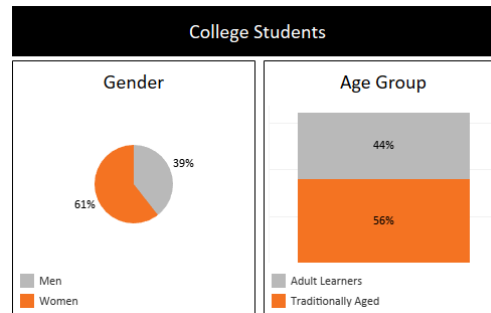

2023 Fall Census Day Summary Information