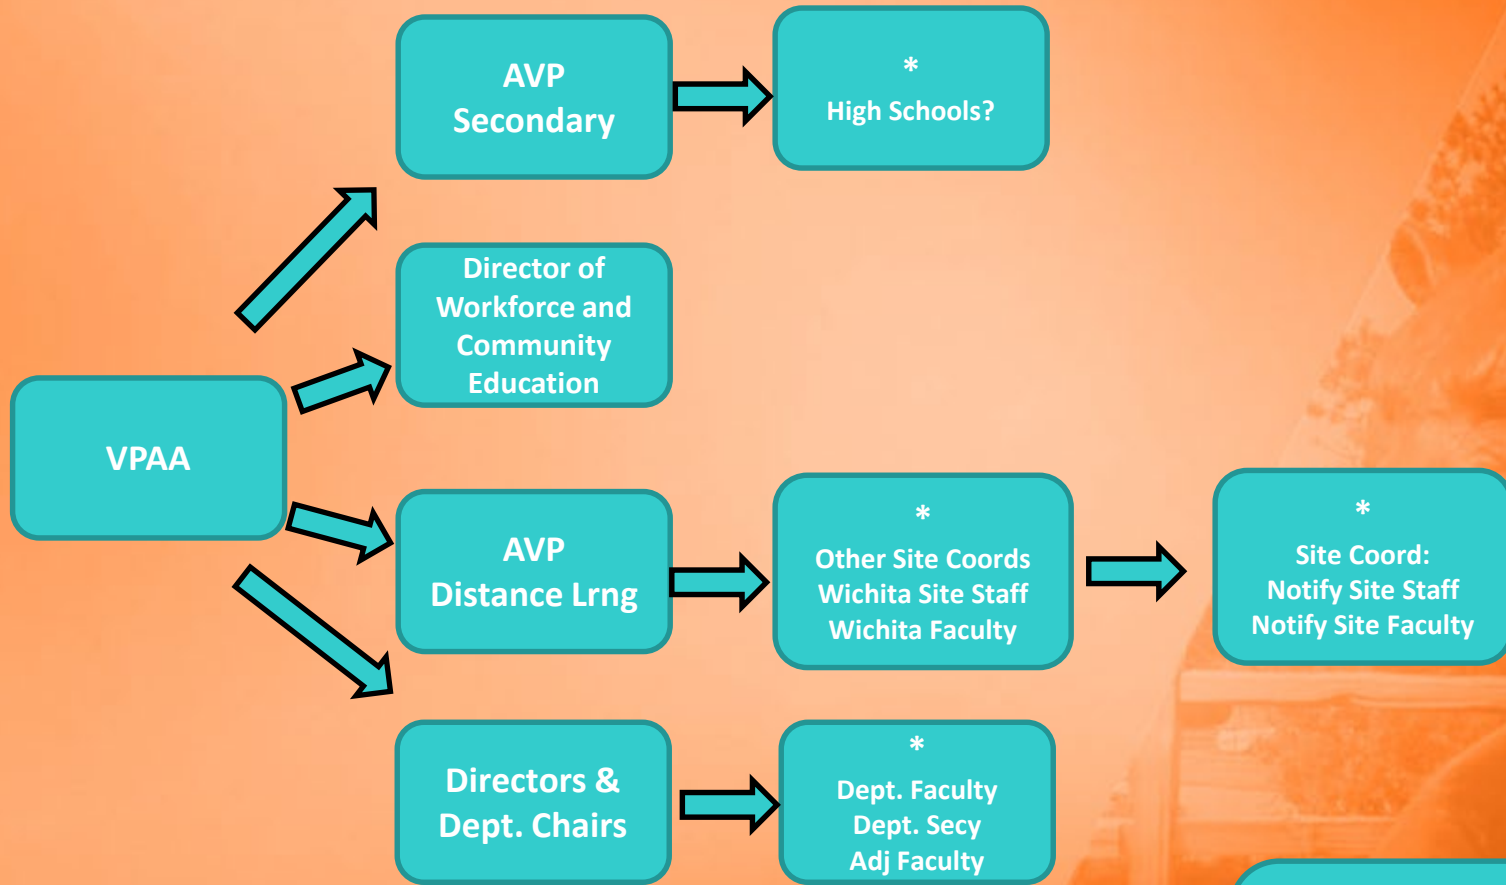

# INCLEMENT WEATHER FLOW CHART

- Morning Decision Rendered by 6AM
- All Media Outlets/Messaging Notified by 6:30AM
- President or Designee Receives confirmation by 6:45AM

# INCLEMENT WEATHER FLOW CHART

\*  
This step might be only for situations where classes are cancelled during the work day. Otherwise, we will rely on public media notification.