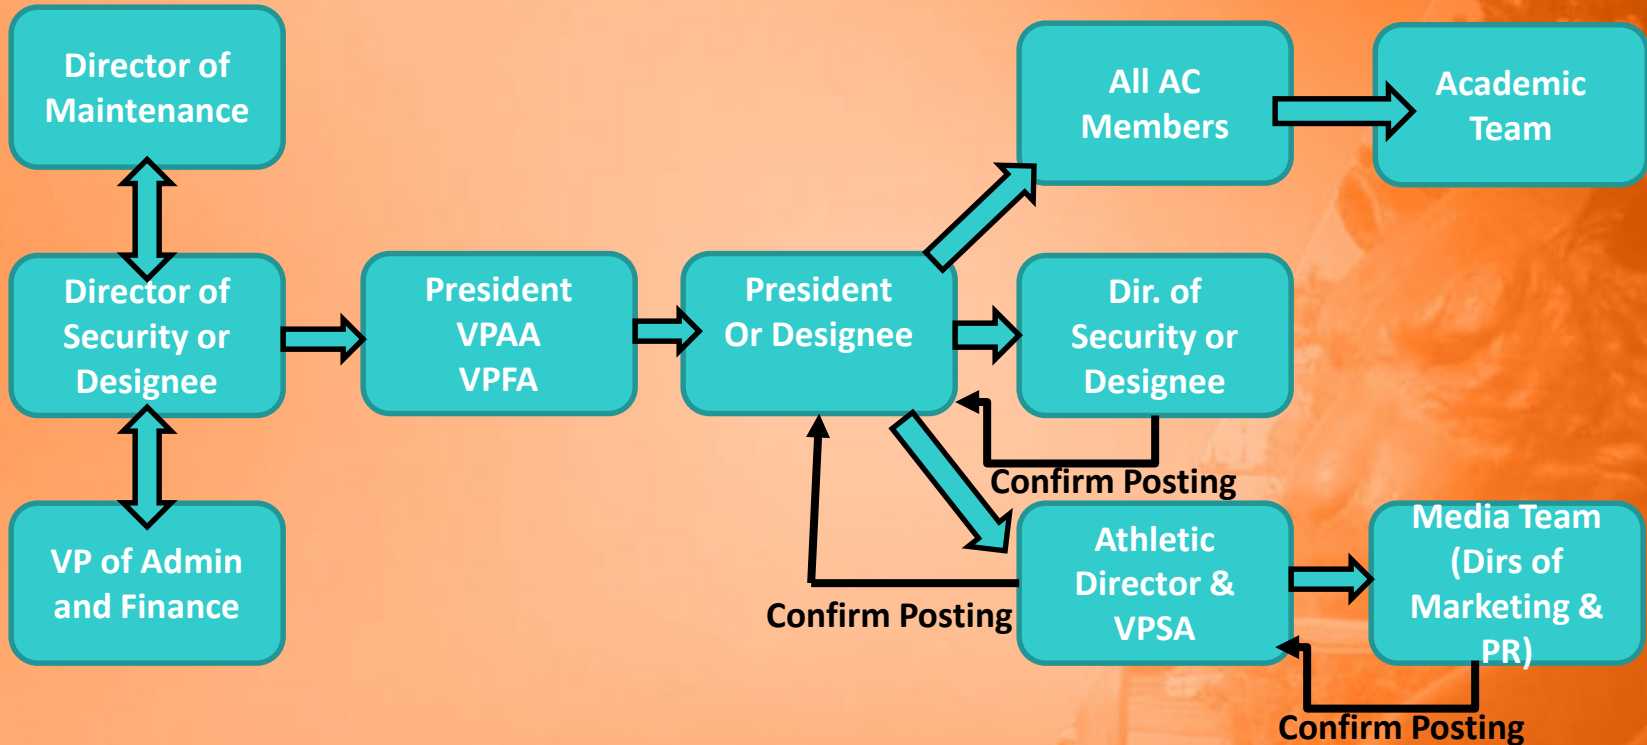

# INCLEMENT WEATHER FLOW CHART

- Morning Decision Rendered by 6AM
- All Media Outlets/Messaging Notified by 6:30AM
- President or Designee Receives confirmation by 6:45AM

# INCLEMENT WEATHER FLOW CHART

\*  
This step might be only for situations where classes are cancelled during the work day. Otherwise, we will rely on public media notification.